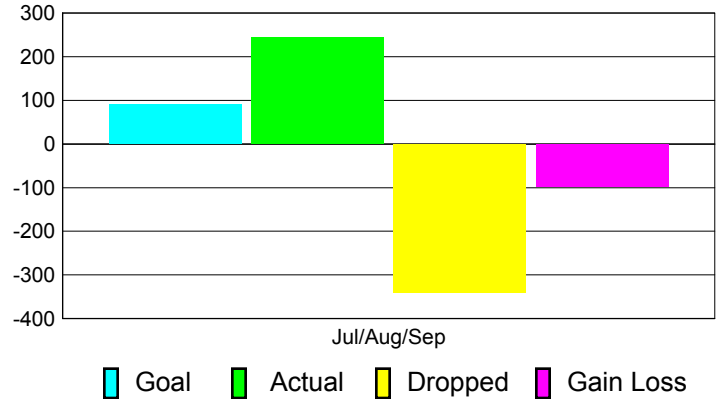

Membership Results 2012-2013

Goal, New, Dropped, Gain/Loss