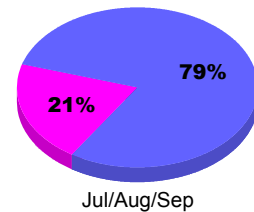

**Membership Results
2012-2013**

**Membership
2011-2012**

Month	Net Memb Goal	Actual New Memb	Actual Dropped Memb	Gain/Loss of Memb	Gain/Loss of Memb
Jul/Aug/Sep	90	244	-341	-97	349
Totals	90	244	-341	-97	349

Membership Results 2012-2013

Goal, New, Dropped, Gain/Loss

Comparison of Membership Gain/Loss

Current Year Compared to the Previous Year

Gender Comparison 2012-2013

Male Female