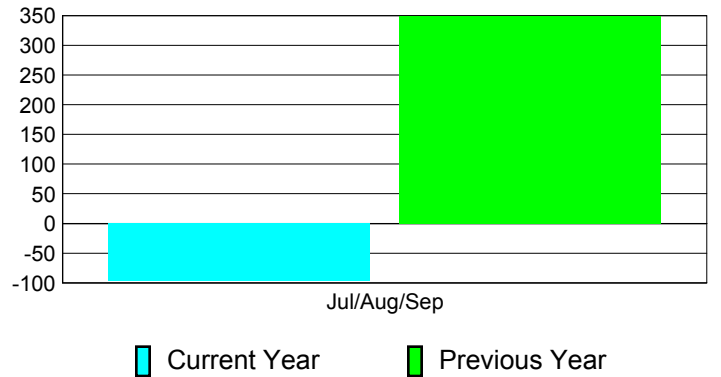

**Membership Results
2012-2013**

**Membership
2011-2012**

Month	Net Memb Goal	Actual New Memb	Actual Dropped Memb	Gain/Loss of Memb	Gain/Loss of Memb
Jul/Aug/Sep	90	244	-341	-97	349
Totals	90	244	-341	-97	349

Membership Results 2012-2013

Goal, New, Dropped, Gain/Loss

Comparison of Membership Gain/Loss

Current Year Compared to the Previous Year

Gender Comparison 2012-2013

Male Female