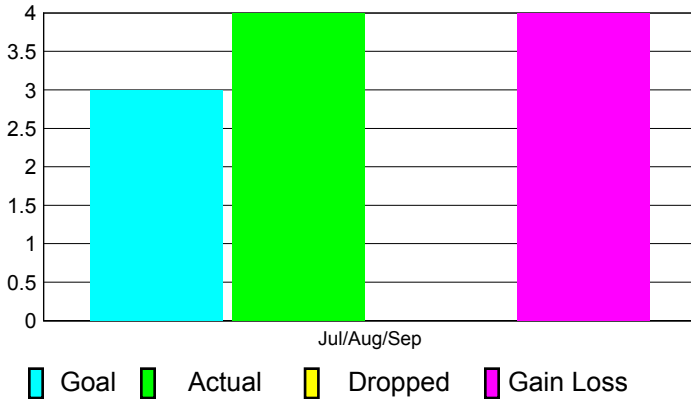

2012-2013 GMT Reports for District (or Undistricted) **District 322C3**

GMT: **SANGEETA JATIA**

Location: **INDIA**

GMT CA: **6**

CLUBS

**Club Results
2012-2013**

**Clubs
2011-2012**

Month	New Club Goal	Actual New Clubs	Actual Dropped Clubs	Gain/Loss of Clubs	Gain/Loss of Clubs
Jul/Aug/Sep	3	4	0	4	4
Totals	3	4	0	4	4

Club Results 2012-2013

Goal, New, Dropped, Gain/Loss

Comparison of Club Gain/Loss

Current Year Compared to the Previous Year

YTD Status Quo Clubs 2012-2013

Status Quo Clubs Compared to Status Quo Members

MEMBERSHIP